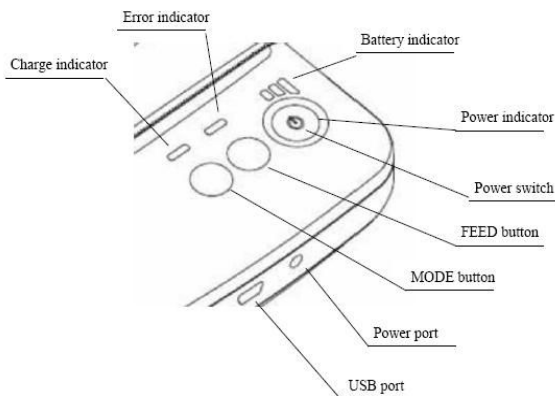

Mobile Bluetooth Receipt Printer Specification

Model No.		SP-T9
Features:  <ul style="list-style-type: none"> -Quick and efficient printing -Long lasting lithium-ion battery -Easy drop-in clamshell paper loading -Supports wide variety of serial and wireless communication options -Continuous printing even battery is charging -Easy to store setup parameters by setup tools 		
Print	Printing Method	Thermal Line
	Printing Speed	80mm/s
	Resolution	8 dots/mm 576 dots/line
	Effective Printing Width	72mm
Character	Character Set	ASCII, GB18030 (Chinese), BIG5
	Print Font	Codepage, ANK: 9×17 / 12 x24, Chinese: 24x24
	Character per Line	48
Paper Spec	Paper Type	Thermal paper
	Paper Width	80.0± 0.5mm
	Paper Roll Diameter	40mm(max.)
	Roll Core Inner Diameter	13mm(min.)
	Paper Thickness	0.06~0.08mm
Ribbon Cassette		N/A
Paper Supply Method		Drop-in easy paper loading
Printer Mechanism		Fujitsu Brand
Reliability	MCBF(Mean Cycles Between Failure)	1.5 million lines
	TPH	50km
Smart Card		N/A
MSR		N/A
Barcode		1D: EAN-13, EAN-8, UPC-A, UPC-E, CODE39, CODE93, CODE128, CODABAR, INTERLEAVED 25 2D: PDF417、QRCODE、DATA Matrix
Emulation		ESC/POS
Driver		Windows 98 / ME / 2000 / NT / XP / 2003 Server/Vista/Linux/Win7/Window8(8.1)Present P.C systems.
Sensor		Paper End Sensor

Description:

Mini Bluetooth Printer is a portable thermal printer that combines USB,RS-232 Serial and Bluetooth communication interface together, The printer could be powered by car charger, and rechargeable battery(depending on specified models) . These special characters make it successfully be applied to a variety of instruments, handheld data printing.